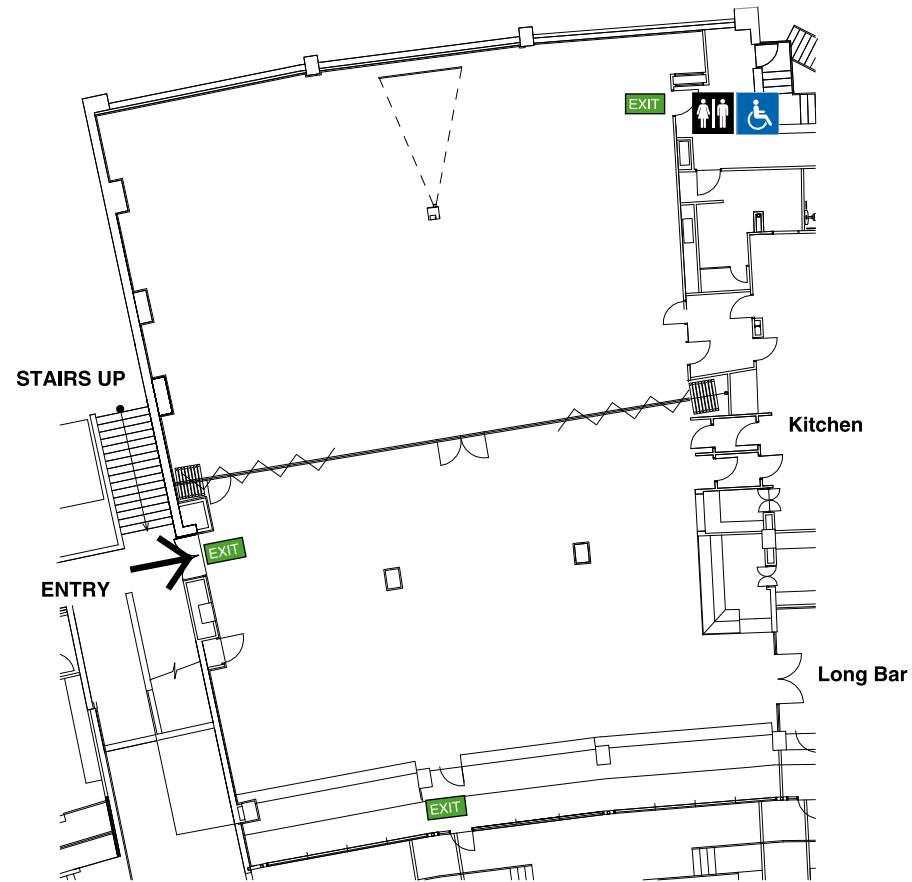

Boundary Room

Scale 1:200 @A3
Measure: 10m