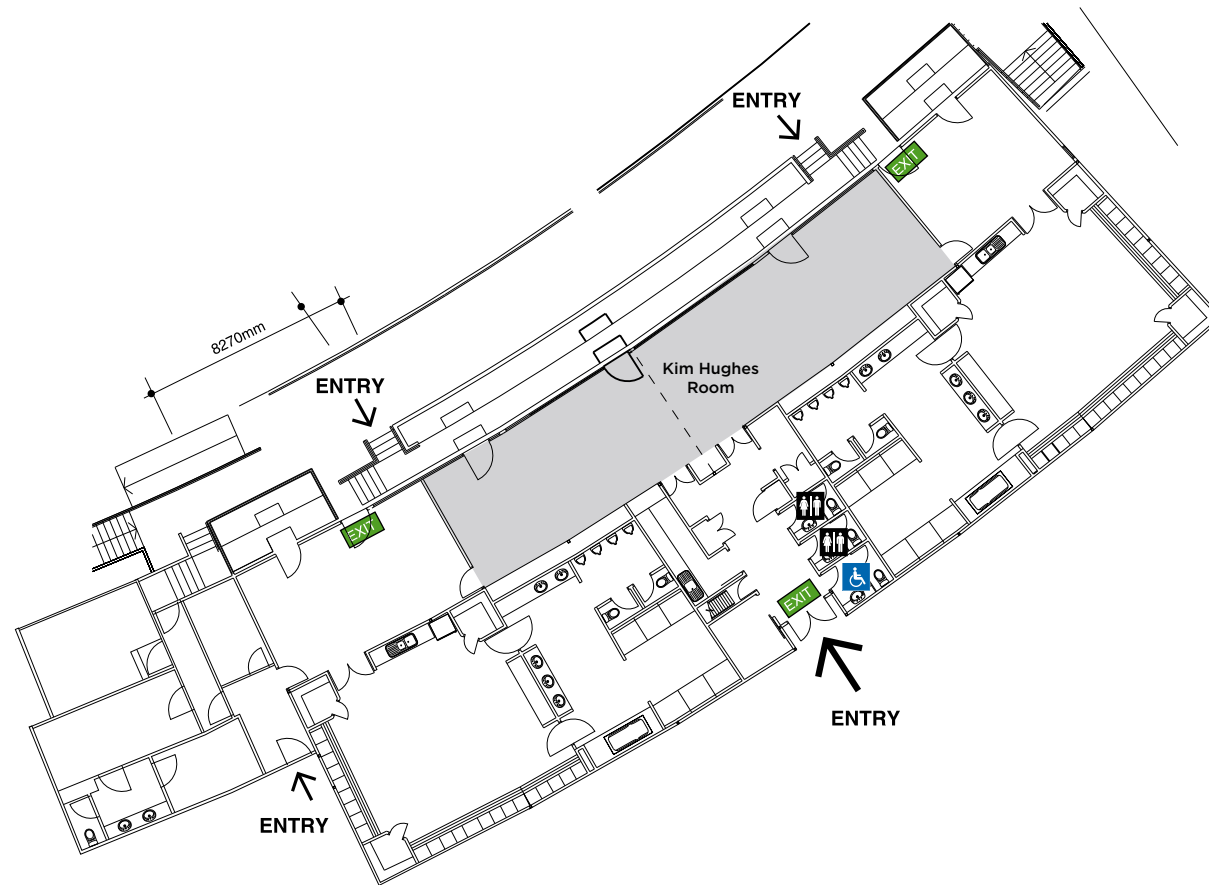

Kim Hughes Room

Scale 1:200 @A3
Measure: 10m